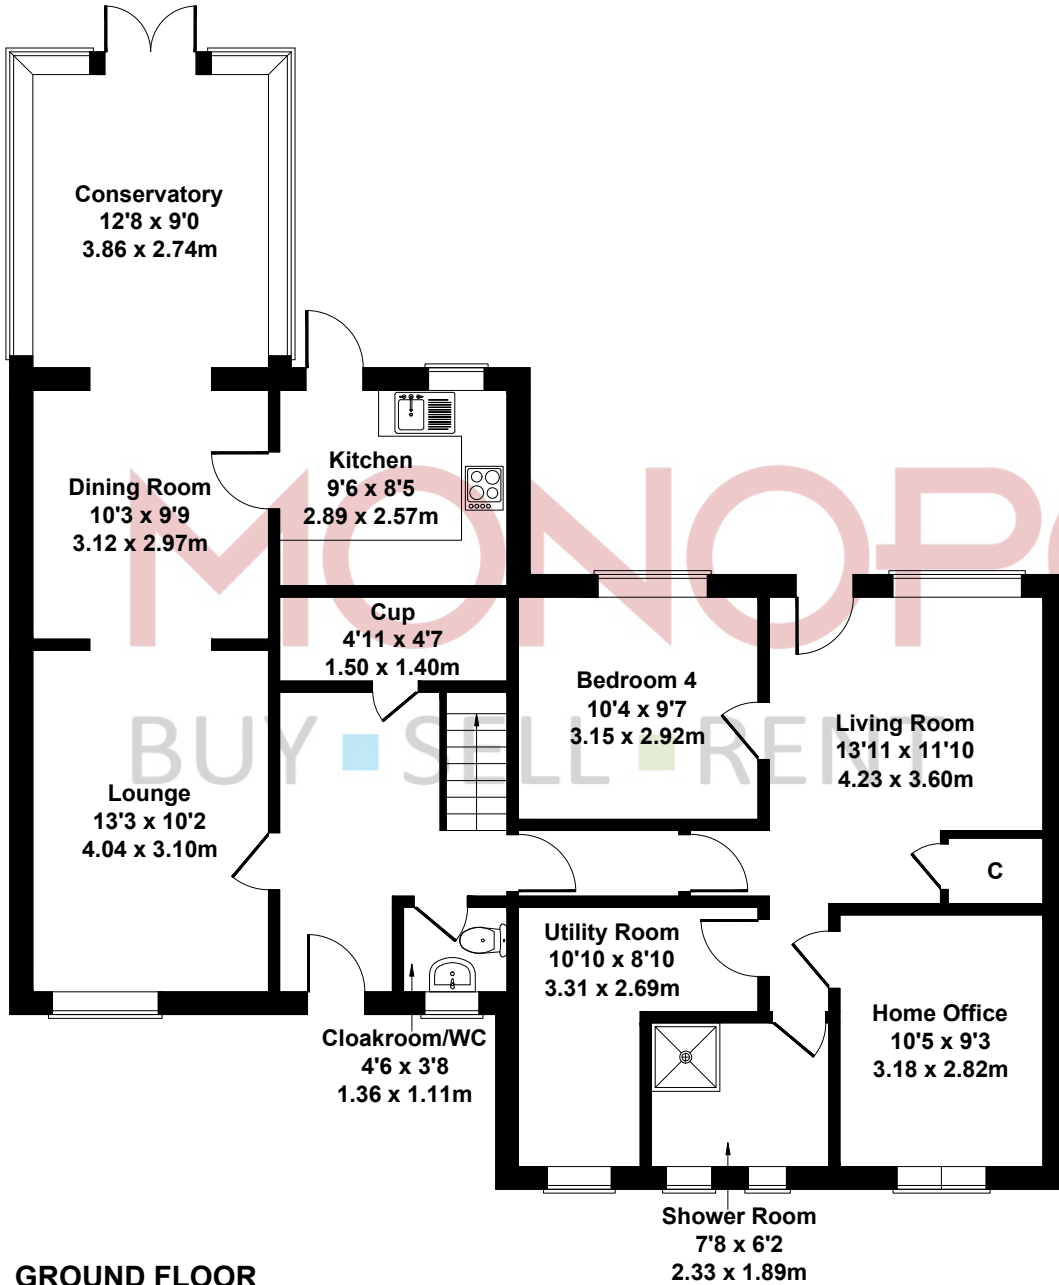

Ty Santony

Approximate Gross Internal Area
1765 sq ft - 164 sq m

Not to scale for illustrative purposes only