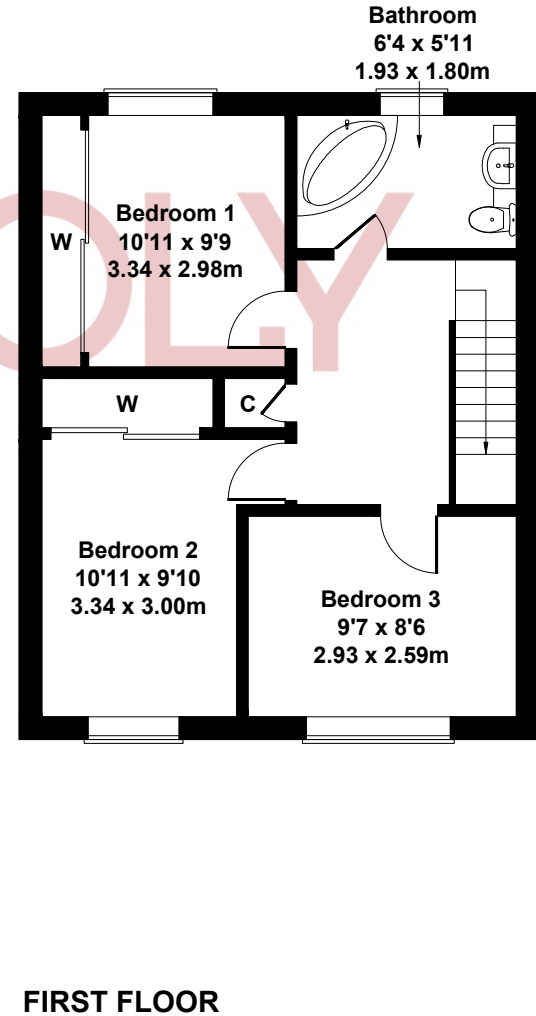

Ty Santony

Approximate Gross Internal Area
1765 sq ft - 164 sq m

Not to scale for illustrative purposes only